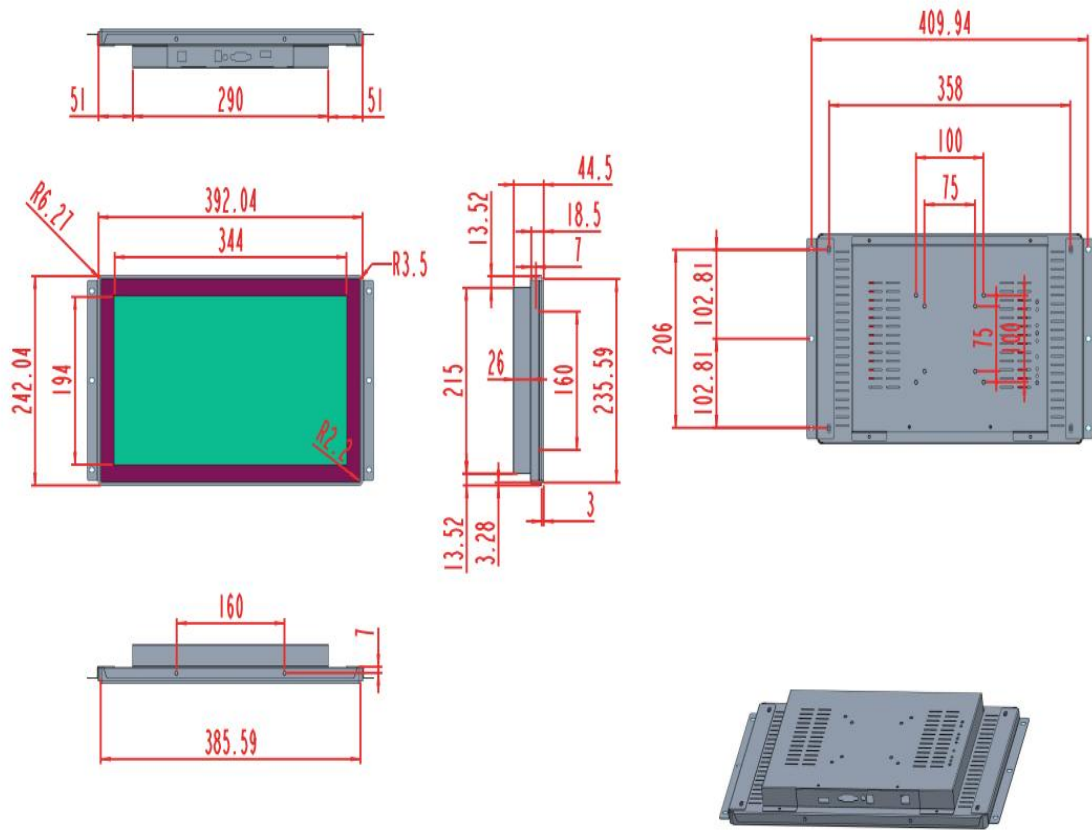

尺寸图

广东康普特智能显示有限公司
GUANGDONG COMPUTER INTELLIGENCE DISPLAY CO.,LTP

Penny Zhao

zhaopei@gdcompt.com

<https://www.gdcompt.com/>

No. 69 Meijiamei Factory Building ,Zhangqi Road,
Guixiang Community, Guanlan Street, Shenzhen City,
Guangdong Province Shenzhen, China