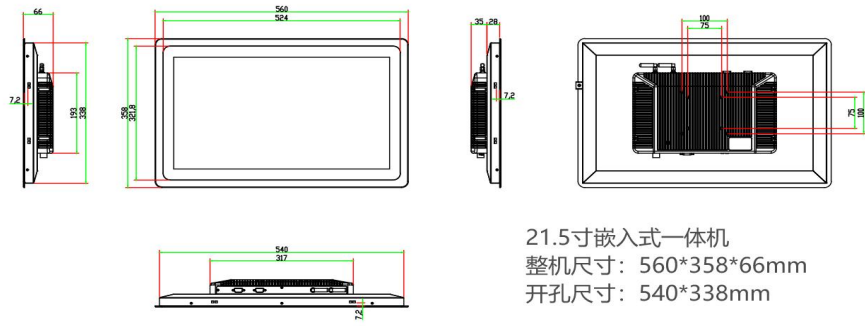

SPEC

Brand	 COMPT	
Name	X86 AIO computer	
Display	Screen size	21.5inches
	Resolution	1920*1080
	Brightness	300 cd/m2
	Colour	16.7M
	Ratio	1000:1
	visual Angle	89/89/89/89 (Typ.)(CR≥ 10)
	Display area	476.064(W)×267.786(H) mm
Touch Feature	Type	Capactive
	Communication mode	USB communicate
	Touch method	Fingure/Capactive pen
	Touch life	Capactive > 50 Million
	luminousness	>87%
	Surface hardness	> 7H
Hard ware SPEC	Glass type	Chemically enhanced plexiglass
	CPU	Intel®Celeron J4125 2.0GHz
	GPU	Intel®UHD Graphics 600
	RAM	4G (MAX 8GB)
	ROM	64G SSD (Optional 128G/256G/512G)
	System	Deafult Windows 10 (Windows 11/Linux/Ubuntu OPTIONAL)
	Audio	ALC888/ALC662 /Support MIC-in/Line-out
	Network	Integrated Gigabit network RJ45
Interface	Wireless Network	WiFi autenna,wireless internet support
	DC 1	1*DC12V/5525
	DC 2	1*DC9V-36V/5.08mm (optional)
	USB	2*USB3.0, 2*USB 2.0
	RS232	2*COM
	Network	2*RJ45 1000Mbps
	VGA	1*VGA IN
	HDMI	1*HDMI IN
	WIFI	1*WIFI autenna
BT	1*Blue tooth Antenna	
Feature	Audio	1*3.5MM
	Material	CNC Sand blasting oxidation process of aluminum alloy
	Colour	Blackc
	Adapter Input	AC 100-240V 50/60Hz CCC、CE certificate
	Power input	DC12V / 5A
	Power consume	≤35W
	Backlit life	50000h
	Environment temp	Function temp: -10-60°C, Storage temp: -20-70°C
	Humidity	≤95%
Packing list	Installation	Embedded/Wallmounted/Foldable stand/Cantilever mounting
	Warranty	12 month
	Maintenance	Post
	N.W.	6.6GK
	G.W.	7.95KG
	Dimension	560*358*66mm
	installation frame size	540*338mm
	Carton dimension	63.6*398*118
	Power cable	1*Power cable1.2M
Power adapter	1*Power adapter1.2M	
QC Certificate	1*QC certificate	
Warranty	1*Warranty	

Dimension

21.5寸嵌入式一体机
整机尺寸：560*358*66mm
开孔尺寸：540*338mm

Penny Zhao

Guangdong Computer Intelligence Display Co., Ltd.

Email: zhaopei@gdcompt.com

Contact: +86 13823788758

<https://gdcompt.com/>

ADD: No. 69 Meijiamei Factory Building ,Zhangqi Road, Guixiang Community, Guanlan Street, Shenzhen City, Guangdong Province Shenzhen, China