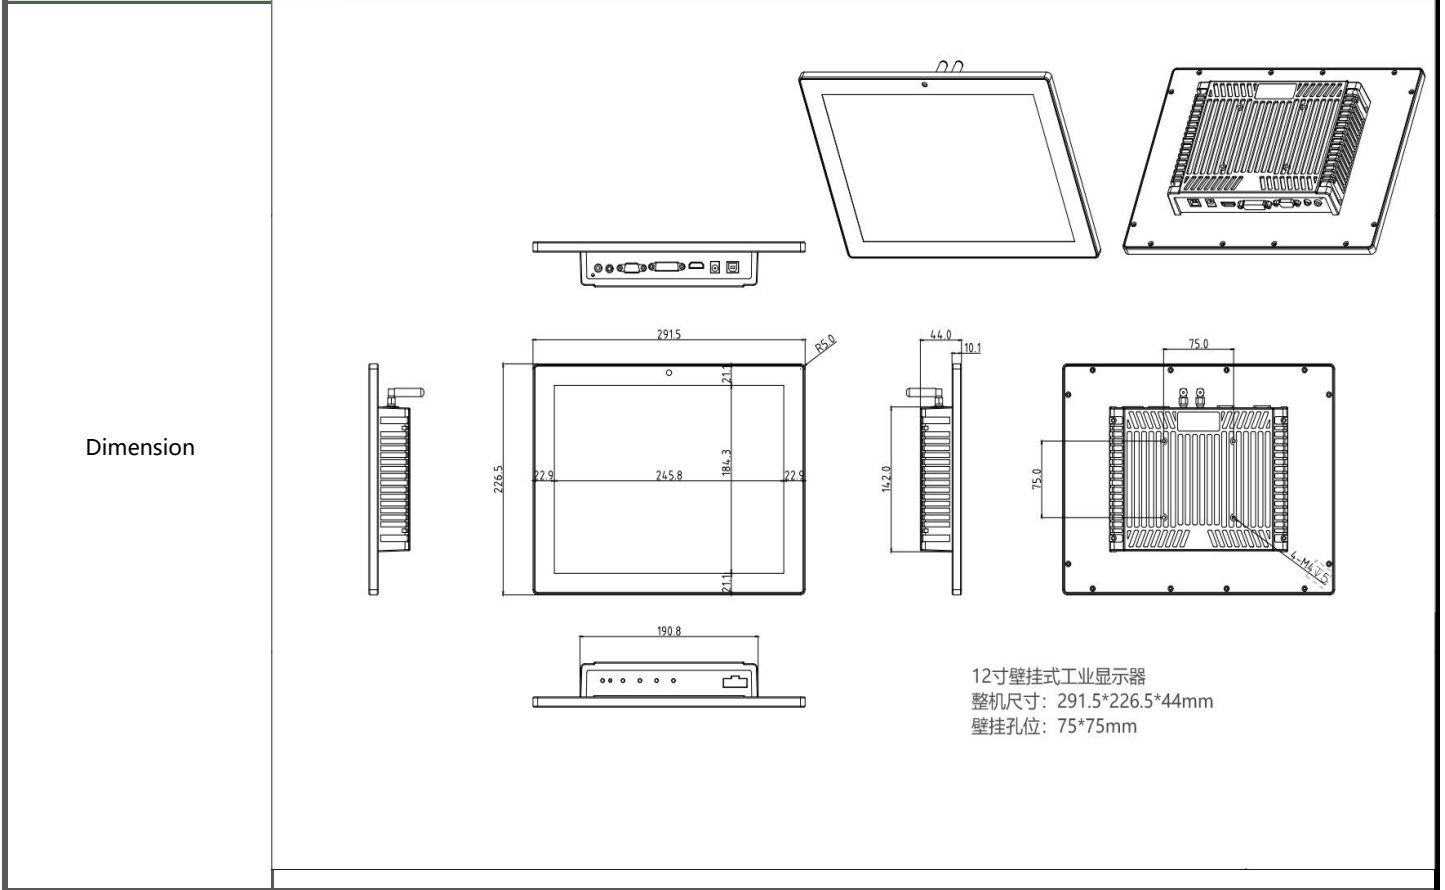

Product Spec

Brand		
Name	12 inch Panel PC wall mounting	
Display	screen size	12 inch
	Resolution	1024*768
	Brightness	500 cd/m2
	Colour	16.7M
	Ratio	1200:1
	visual Angle	85/85/85/85(Typ.)(CR≥10)
	Display area	245.76(W)×184.32(H) mm
Touch Parameter	Type	Capactive
	Communication mode	USB communicate
	Touch method	Fingure/Capactive pen
	Touch life	Capactive > 50 Milion
	luminousness	>87%
	Surface hardness	> 7H
	Glass type	Tamper glass
I/O interface	DC 1	1*DC12V/5521 standard socket
	DC 2	1*DC9V-36V/5.08mm (optional)
	VGA	1*VGA IN
	DVI	1*DVI IN
	HDMI	1*HDMI IN
	PC AUDIO	1*PC AUDIO
	EARPHONE	1*3.5mm Pin
	Touch interface	1*USB-B
Language menu	Language	Chinese、 English、 Gemman、 French、 Korean、 Spanish、 Italia、 Russia
Feature	Material	Aluminum Alloy Front panel IP65 protection
	Color	Silver/Black
	Adapter Input	AC 100-240V 50/60Hz CCC、 CE certificate
	Power input	DC12V / 4A
	Power consume	≤12W
	Backlit life	50000h
	Environment temp	working temp: -10-60°C, Storage temp: -20-70°C
	Humidity	≤95% No condensation
	Installation	Embedded/Wall mounted/Foldable stand/Cantilever mounting
	Warranty	12 month

Packing List	Dimension	291.5*226.5*44mm
	VESA hole size	75*75mm
	Power cord	1*power cord 1.2M
	Power adapter	1*power adapter1.2M
	QC Certificate	1* Certificate
	Warranty	1*warranty card

penny zhao

zhaopei@gdcompt.com